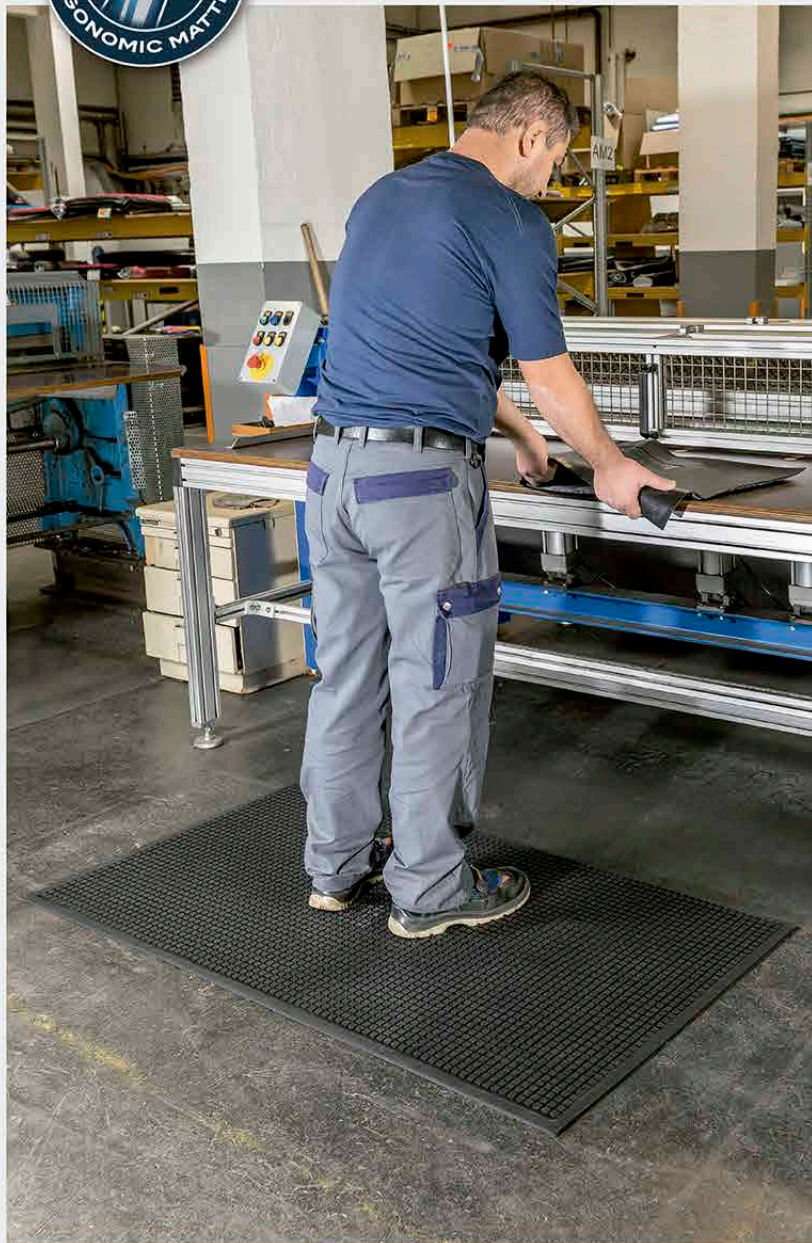

Corporación

RUBERT Plast[®]
de Centroamérica *Publicidad en Tapetes Rizo y Alfombra*

Especificaciones técnicas

Kleen-Kushion

Facts:

Rubber foam Anti-Fatigue mat for dry areas

Anti-fatigue durable foam rubber mat for the workplace with limitless application possibilities. Suitable anywhere workers stand for long periods.

- Castellated Pattern for better grip
- Rubber foam construction for comfort
- Non-slip backing
- Light-resistant and suitable for underfloor heating
- Overall height: approx. 8 mm
- 2 year warranty

Standard sizes:

- 60 x 85 cm
- 85 x 150 cm
- 115 x 175 cm

Facts & Sizes

Surface detail

Backing detail

THE MAT MANUFACTURER